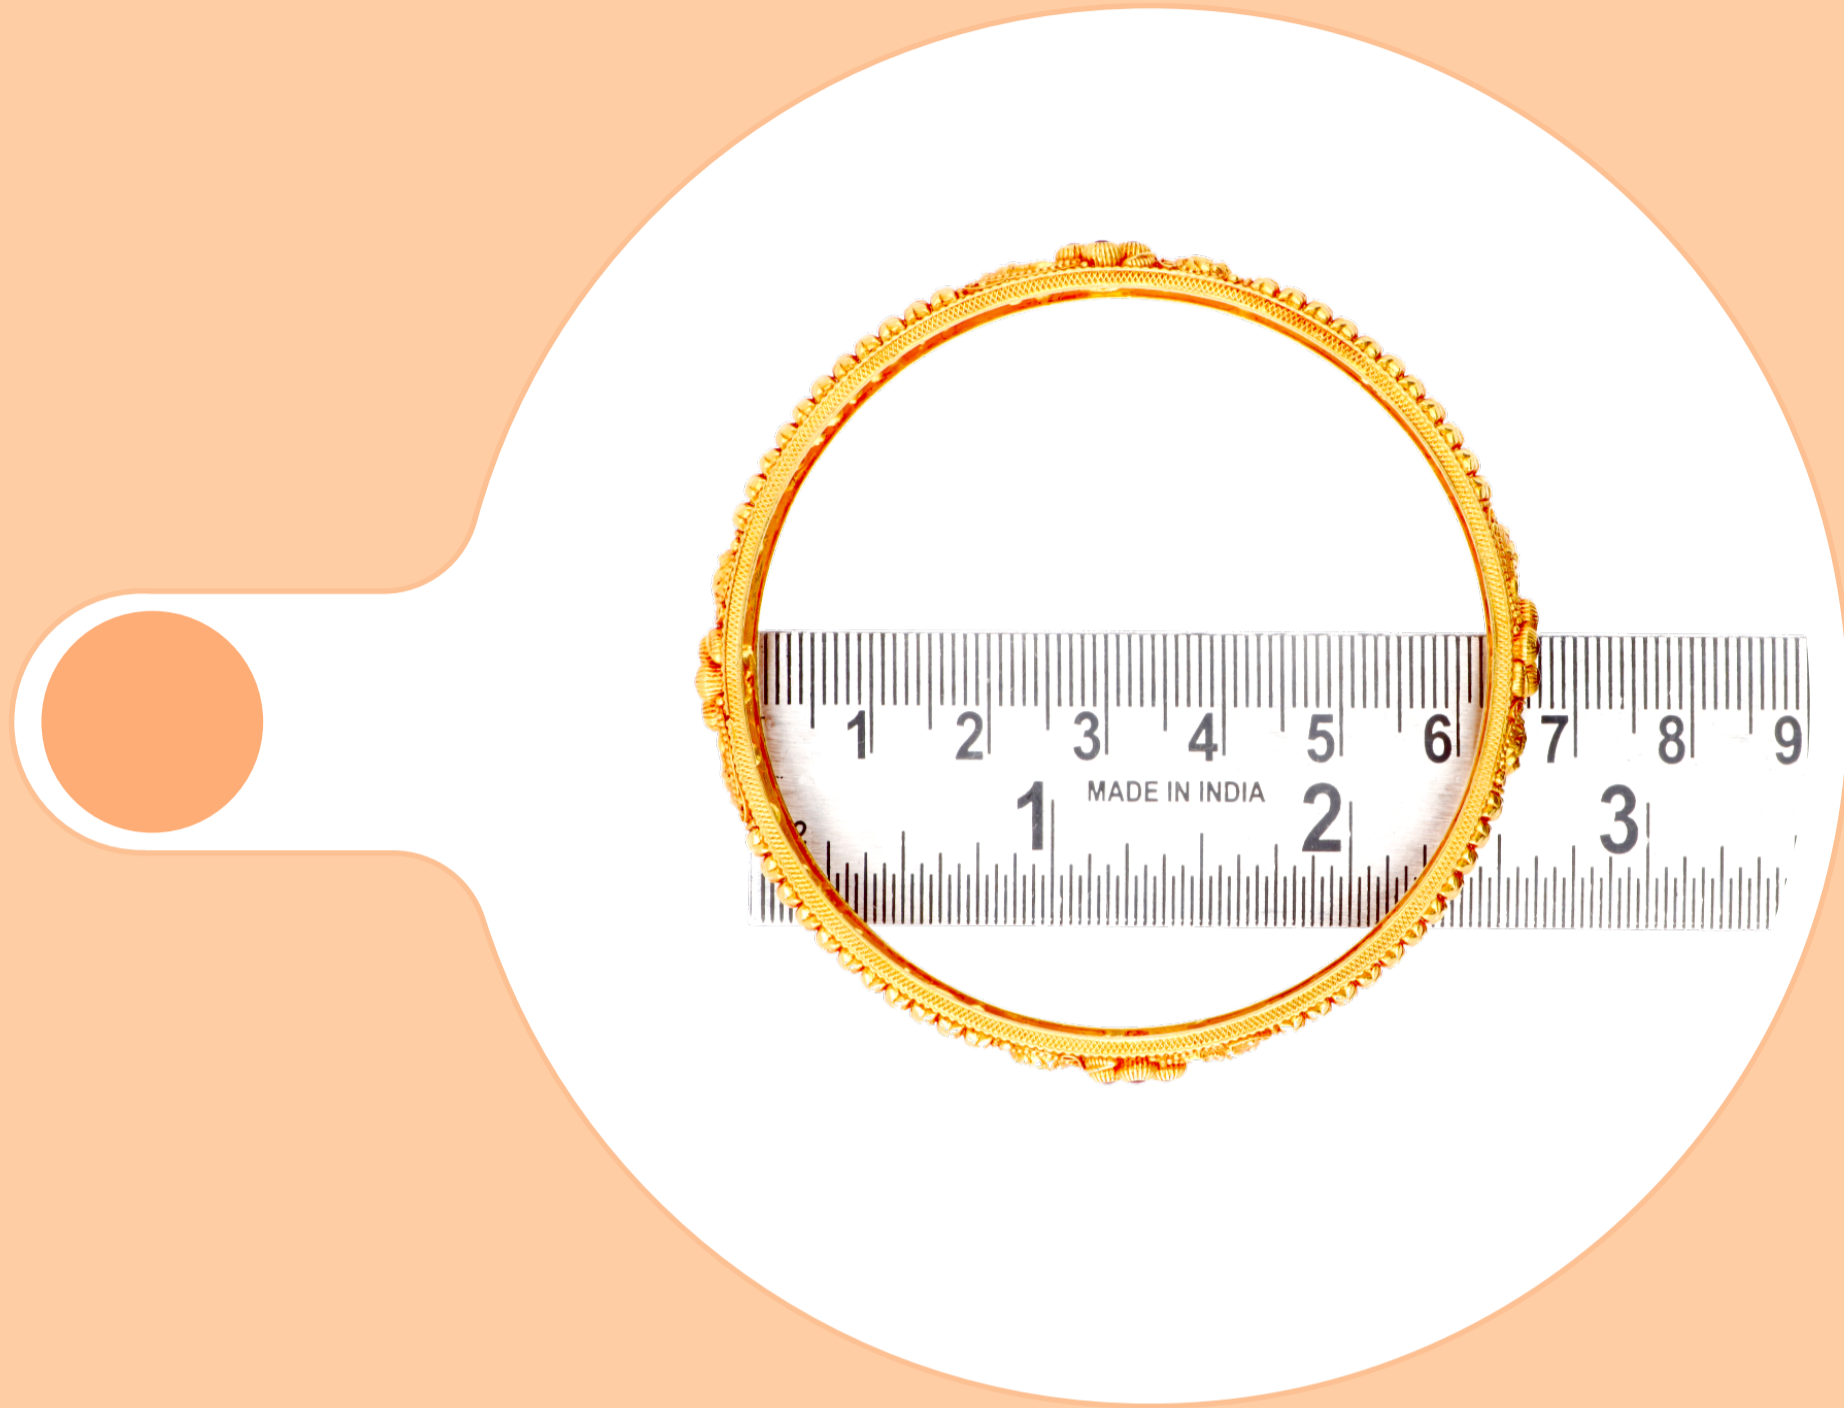

# BANGLE SIZE GUIDE

1. As you see in the above picture place your bangle on the scale to take a measurement.
2. Consider the inner diameter measurement.
3. Below is the chart to know the exact size of your Bangle.

## Bangle Size Chart

Bangle Size	Diameter	
	inches	millimeter
2 - 2	2.12	54
2 - 4	2.25	57.2
2 - 6	2.37	60.3
2 - 8	2.5	63.5
2 - 10	2.62	66.7
2 - 12	2.75	69.9
2 - 14	2.87	73
3	3	76.3